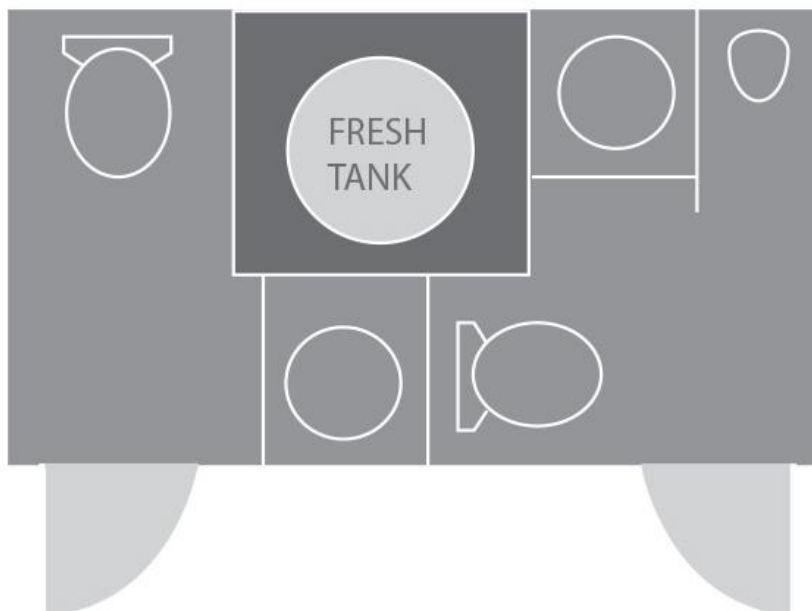

TWO STALL RESTROOM TRAILER

As guests enter this private, two-stall restroom trailer they will be embraced by a pleasant atmosphere where they can escape from the crowd and enjoy a few moments alone. Guests will appreciate the warm, comfortable surroundings, soft music and clean, well-lit interior provided by our restroom trailers.

Our Two Stall Restroom Trailer is comprised of two stalls: one sit down toilet for men and one sit down toilet for women. Each unit includes an air conditioning system. These trailers are perfect for both commercial and special event use.

Length: 10' Box, 15' w/ Tongue, **Width:** 8'5", 9'6" w/ Steps Down, **Height:** 10'11" including AC
Restroom Trailer sizes are approximate and could vary. Interior styles may also vary, and are subject to unit availability.